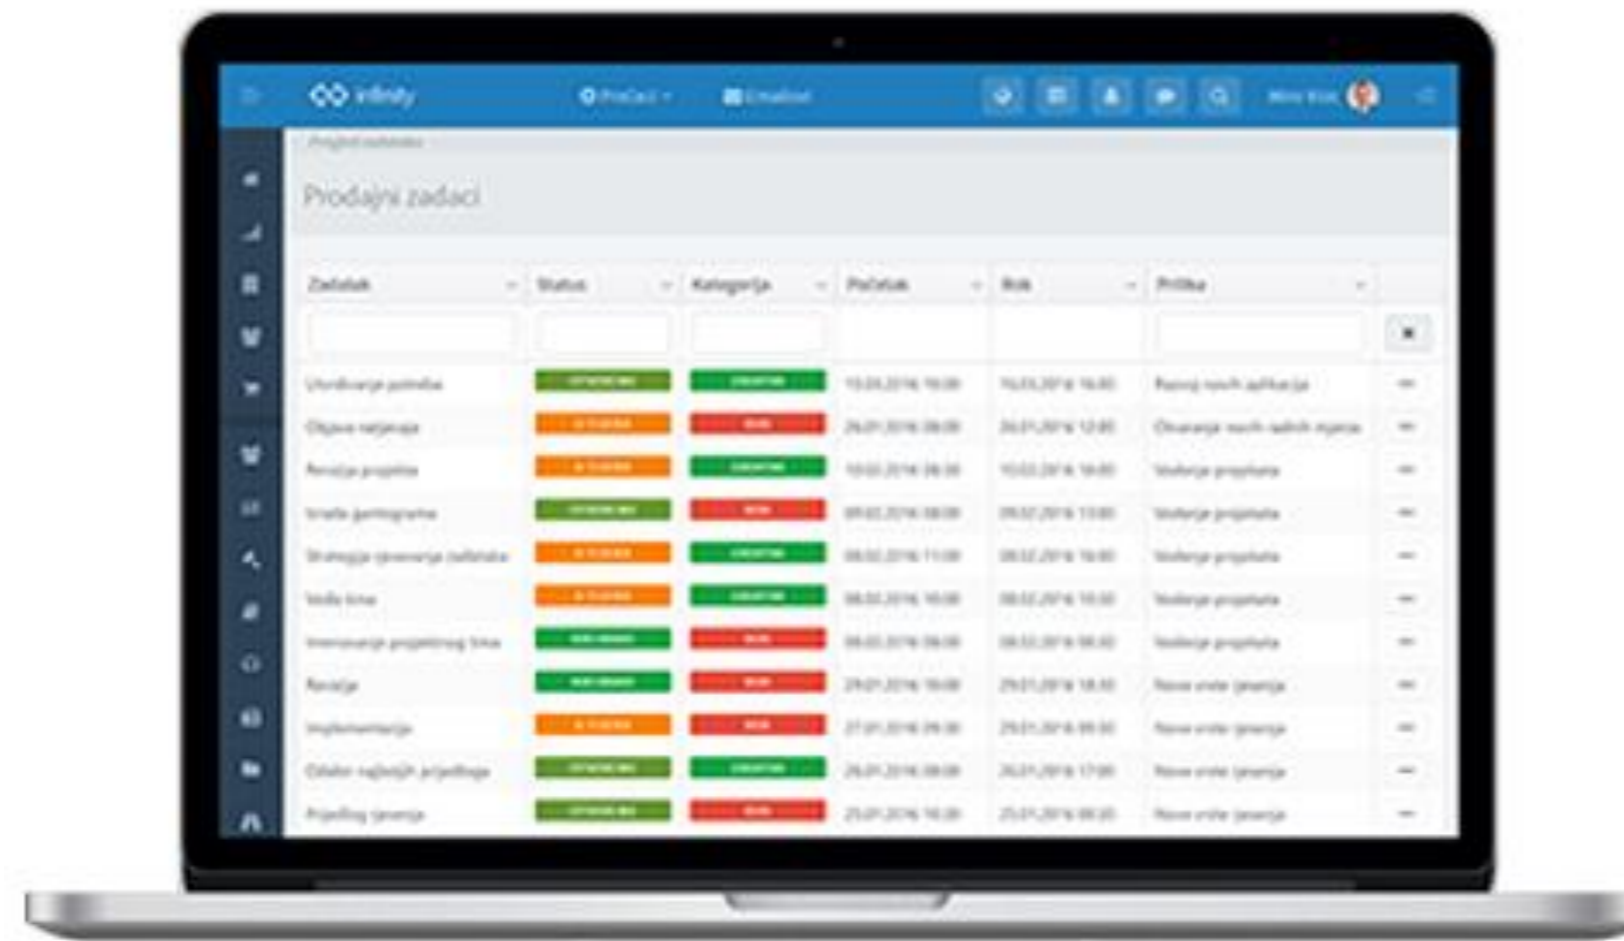

External code:

Employee

Employee:

Cost place: Start typing to search or press the Space key...

Starting point

Departure date:

Country: Start typing to search or press ...

City/place:

CERTIFICATES IN USE 15
Number of certificates in use

CURRENT EMPLOYEES 9
Number of current employees

EDUCATIONS IN PROGRESS 3
Number of educations in progress

TRAVEL ORDERS 20
Number of travel orders

CREATED 20 ON APPROVAL 0 NEEDS MY APPROVAL 2

CREATED 20 IN PROGRESS 0 COMPLETED 0

APPCRO BMS (ex Infinity ECM) live demo:

[→ Click for video introduction ←](#)

AC APPCRO BMS
BUSINESS MANAGEMENT SOFTWARE

www.appcrobms.com

www.appcro.com

[USA - UK - CROATIA](#)